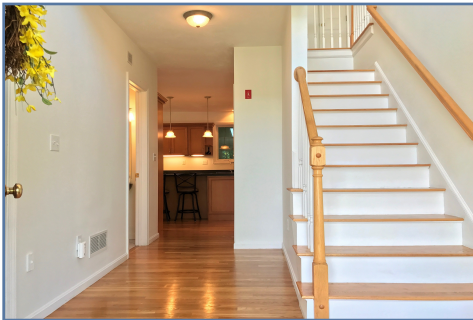

RE/MAX Real Estate Center

Andrea K Feddersen

REALTOR

774.315.7030 (Direct)

508.668.4634 (Office)

afeddersen@remax.net

www.theremaxrealestateteam.com

RE/MAX