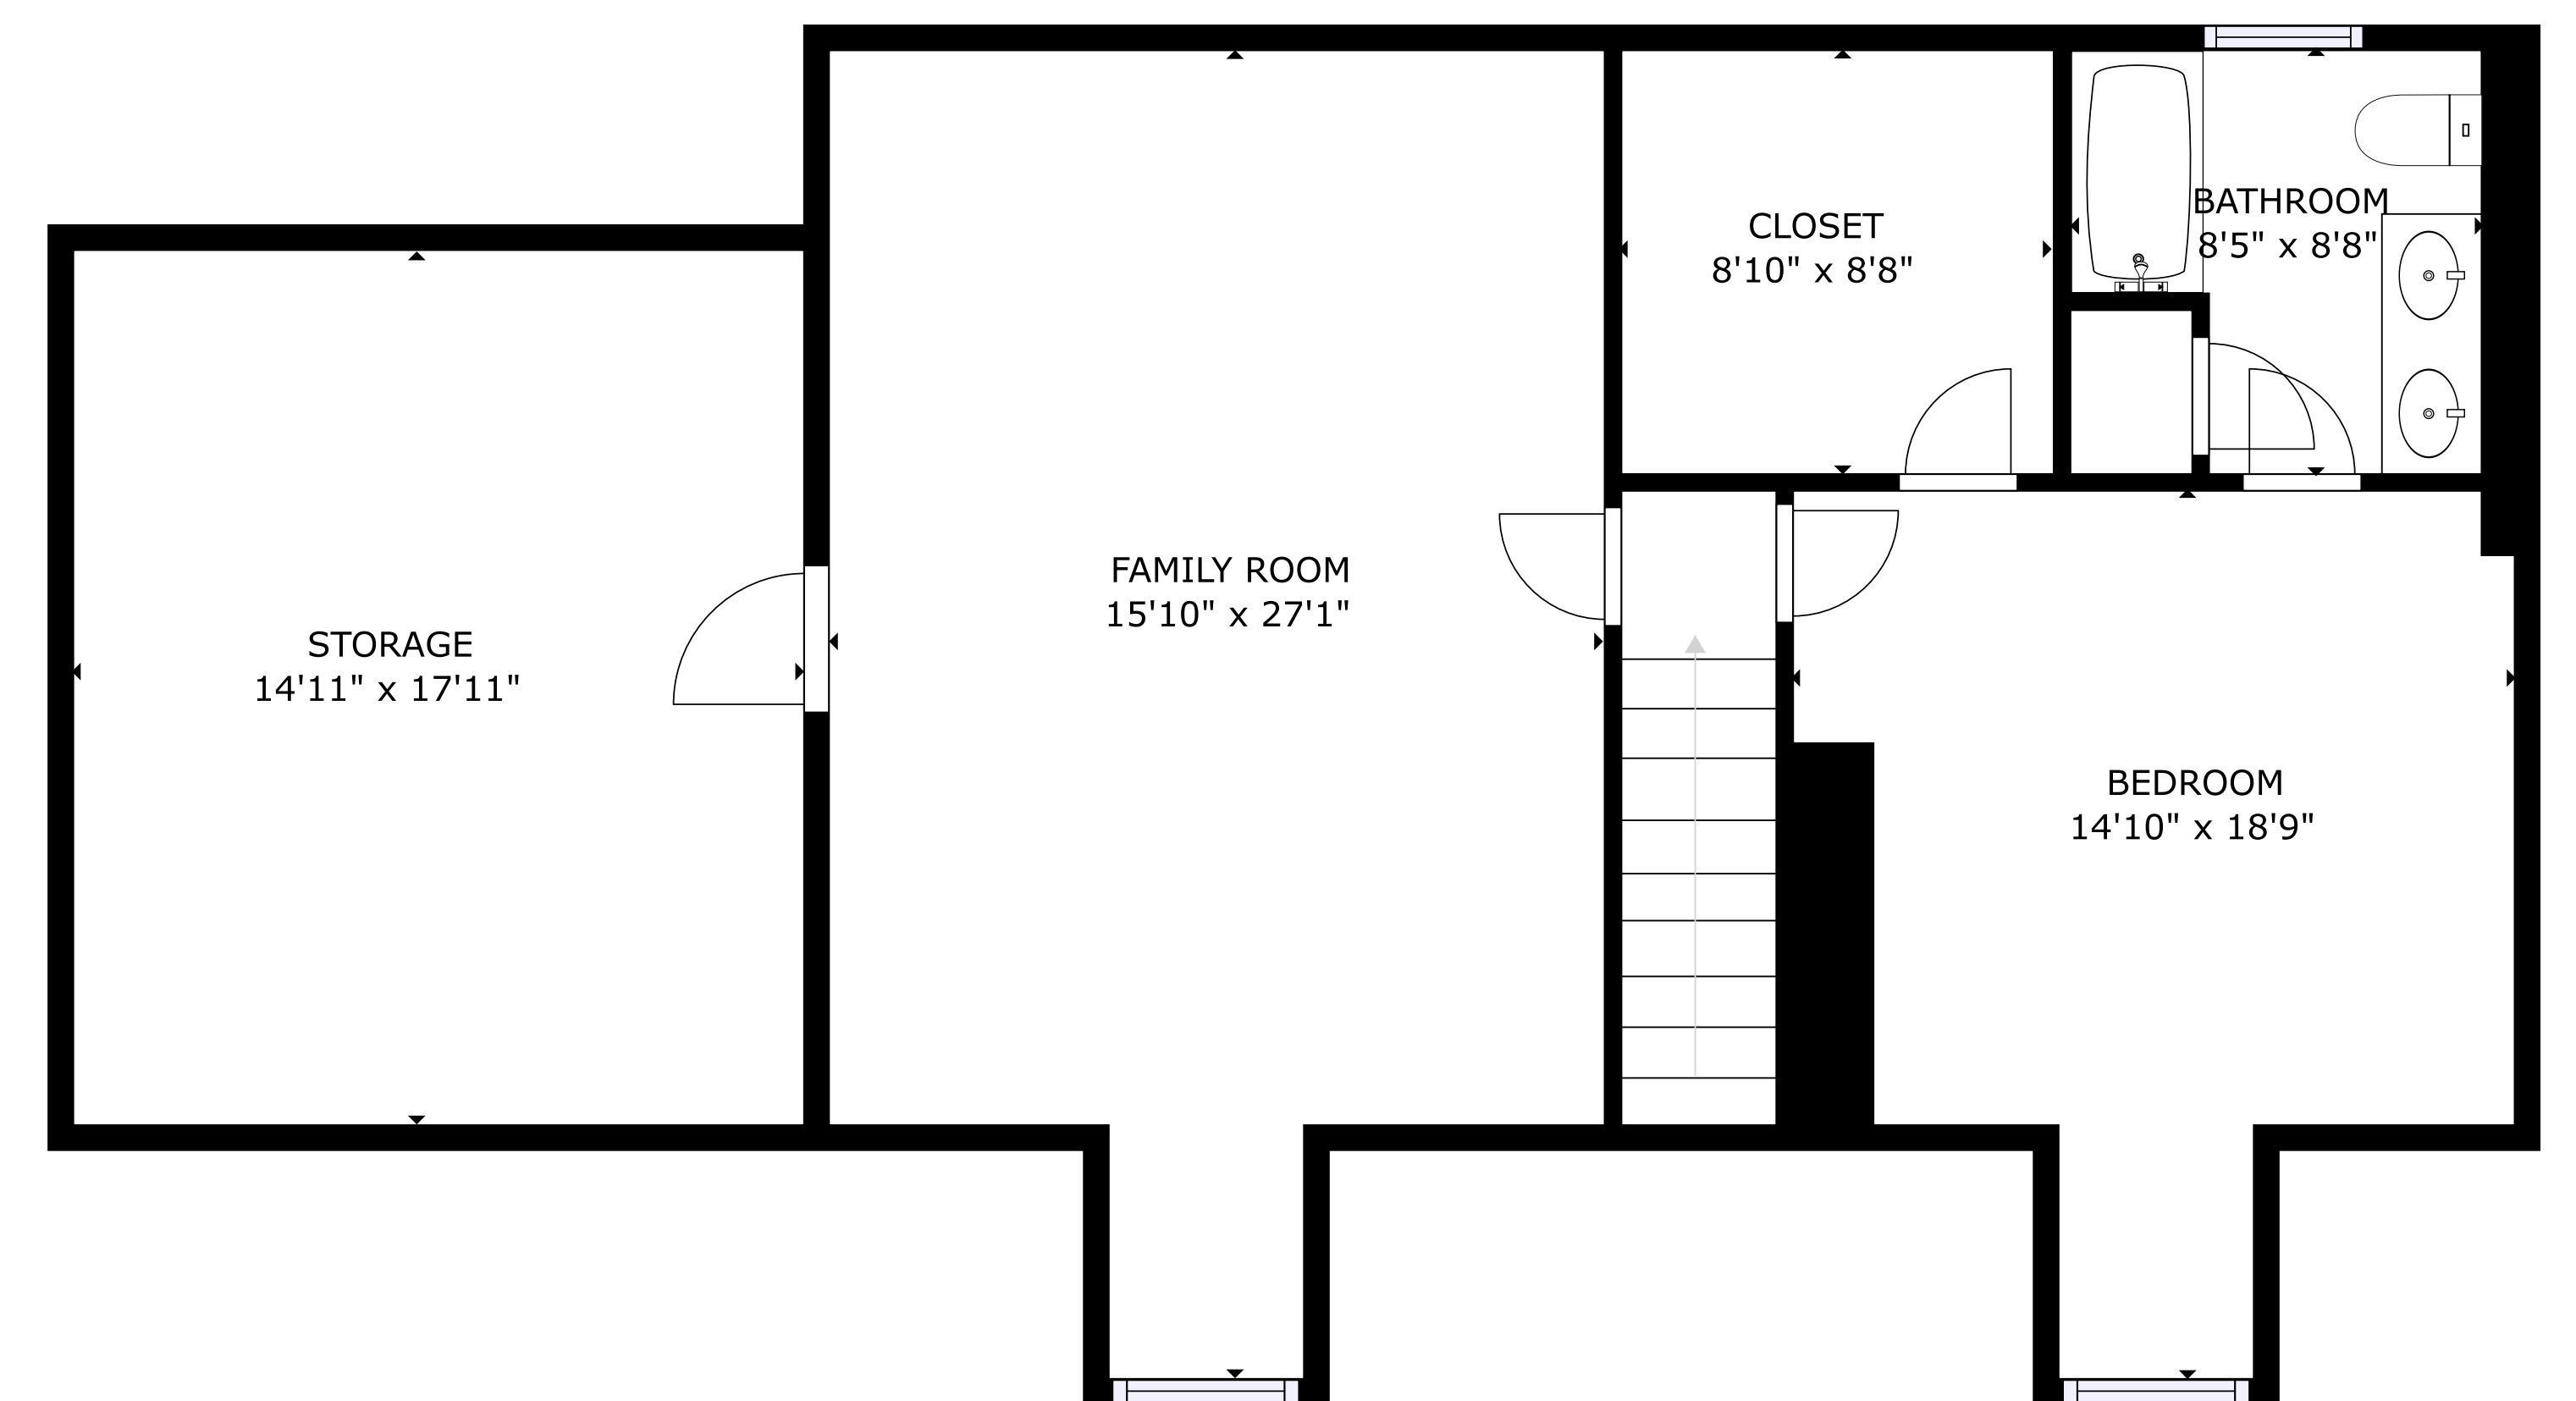

FLOOR 1

FLOOR 2

FLOOR 3

GROSS INTERNAL AREA  
 FLOOR 1: 1212 sq ft, FLOOR 2: 1145 sq ft, FLOOR 3: 1076 sq ft  
 EXCLUDED AREAS:  
 GARAGE : 331 sq ft  
 TOTAL: 3433 sq ft  
 SIZES AND DIMENSIONS ARE APPROXIMATE, ACTUAL MAY VARY.