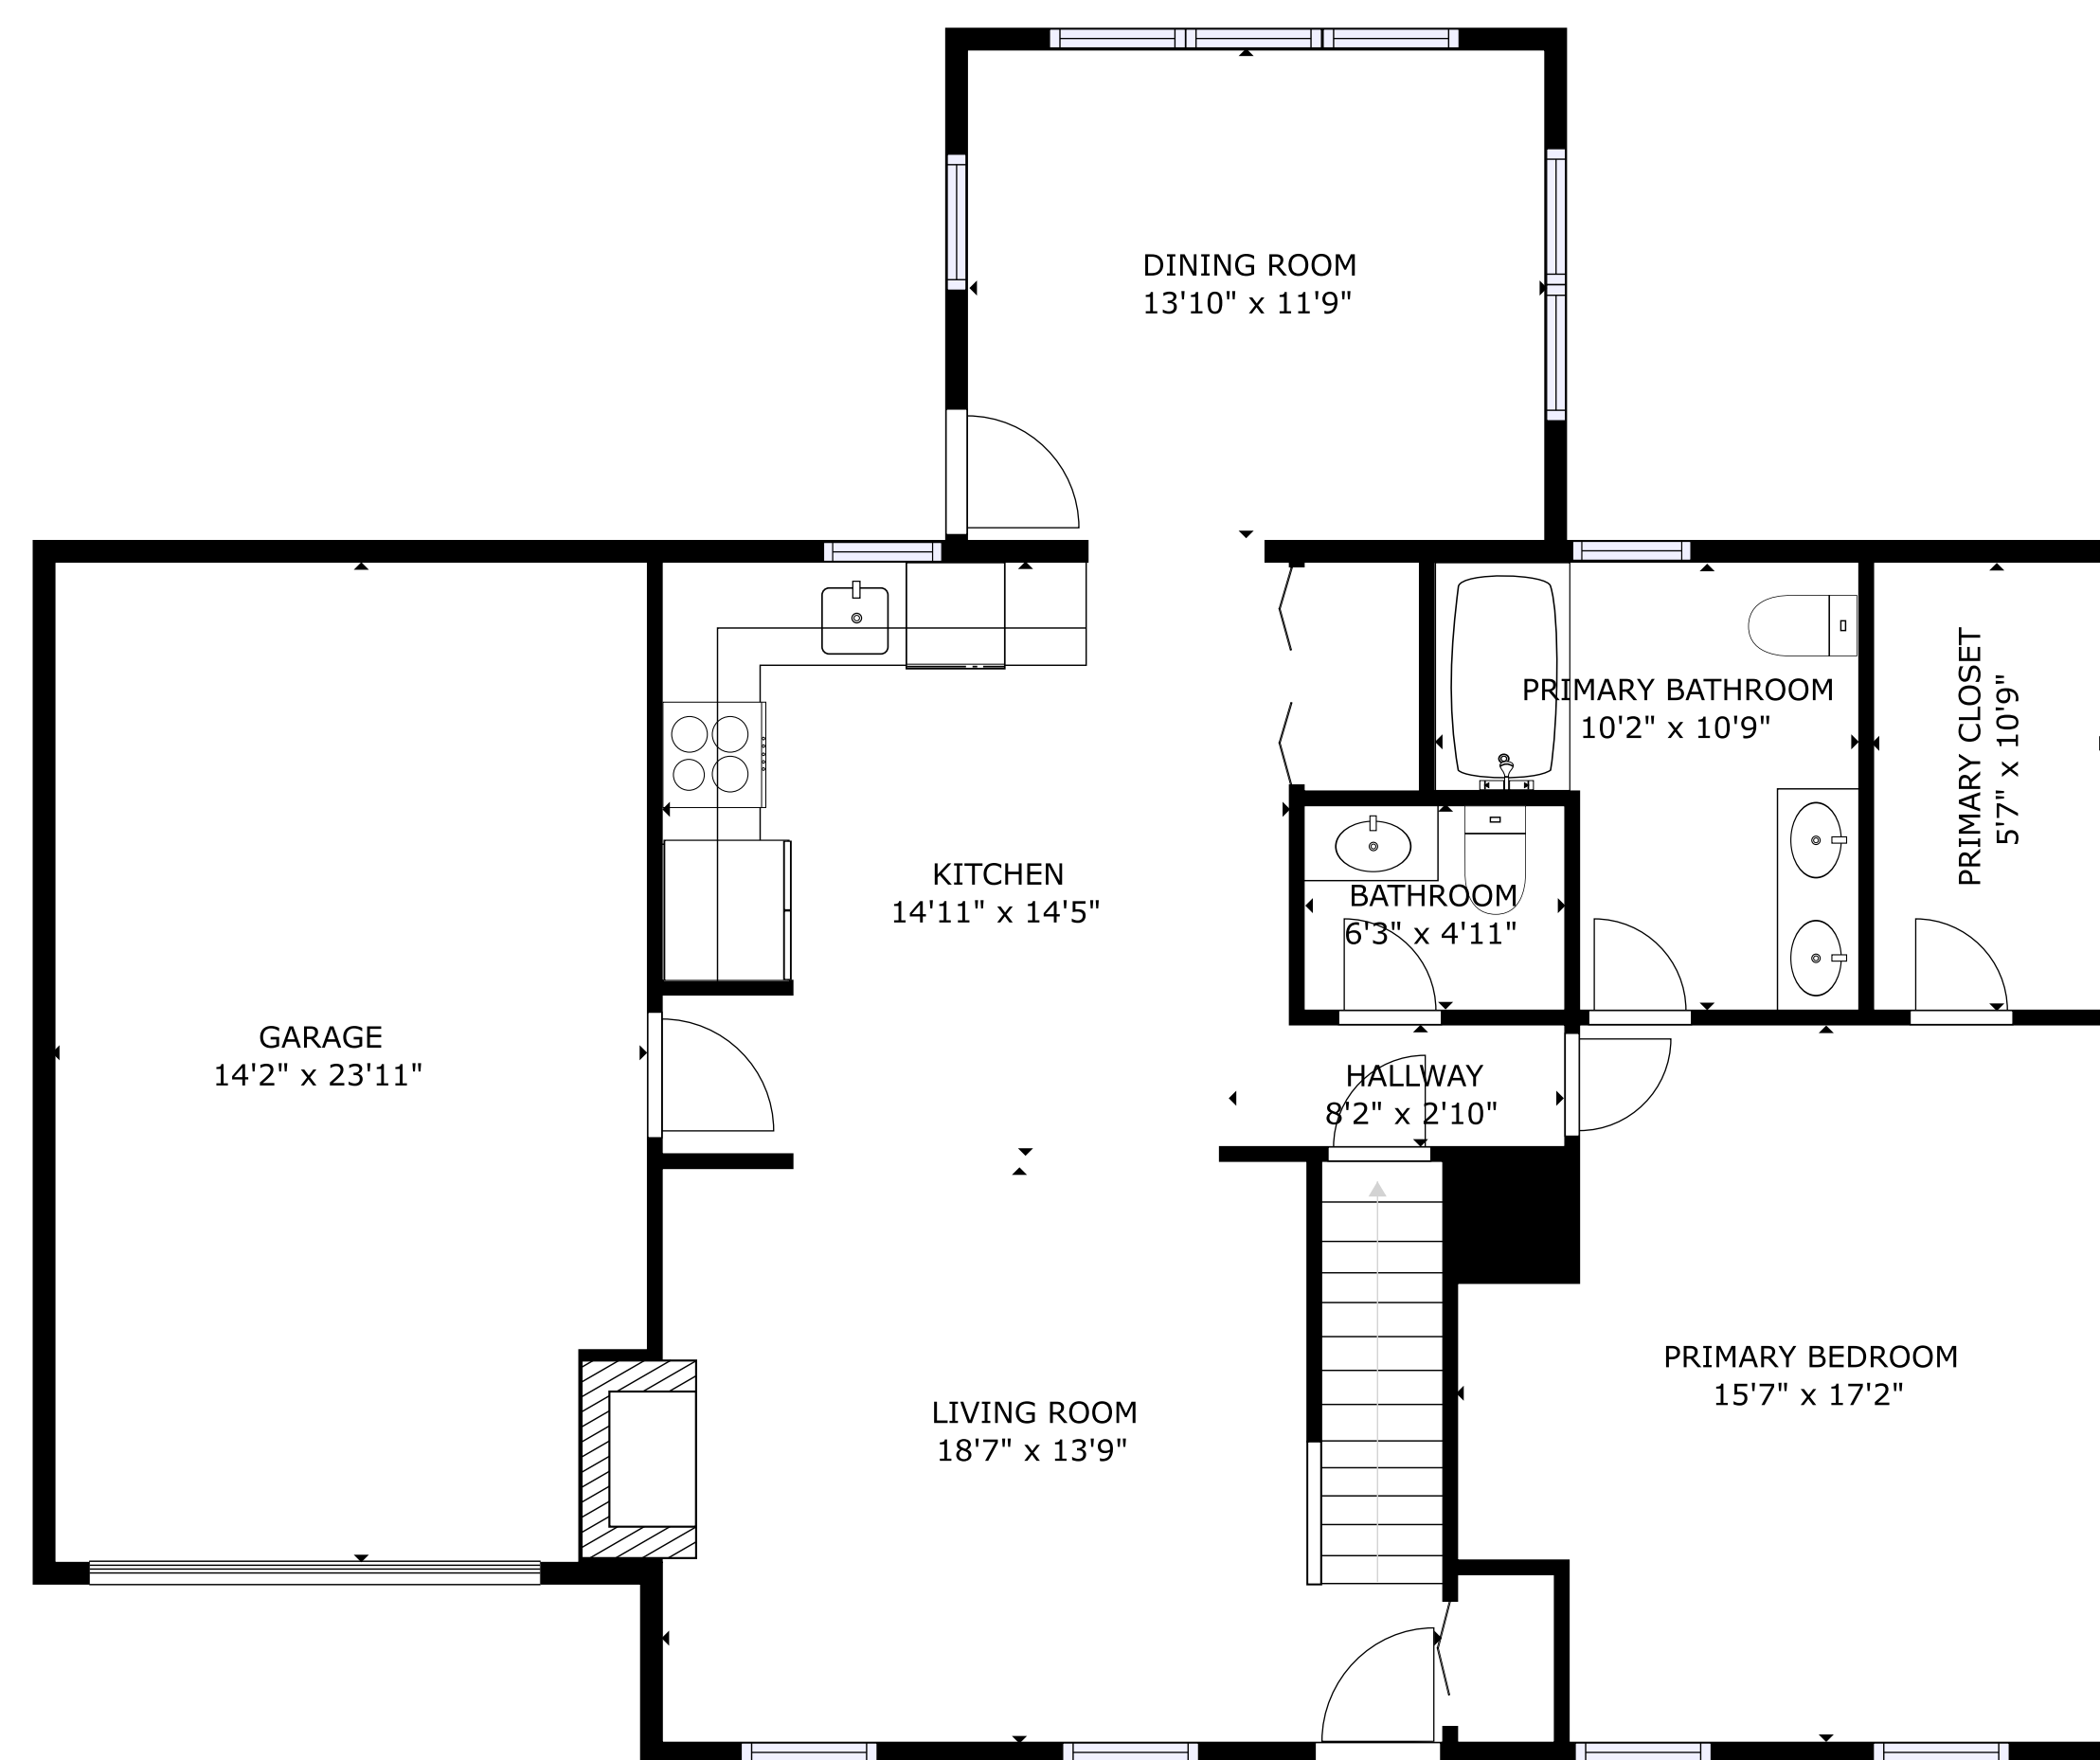

FLOOR 1

FLOOR 2

FLOOR 3

GROSS INTERNAL AREA  
 FLOOR 1: 1212 sq ft, FLOOR 2: 1145 sq ft, FLOOR 3: 1076 sq ft  
 EXCLUDED AREAS:  
 GARAGE : 331 sq ft  
 TOTAL: 3433 sq ft  
 SIZES AND DIMENSIONS ARE APPROXIMATE, ACTUAL MAY VARY.